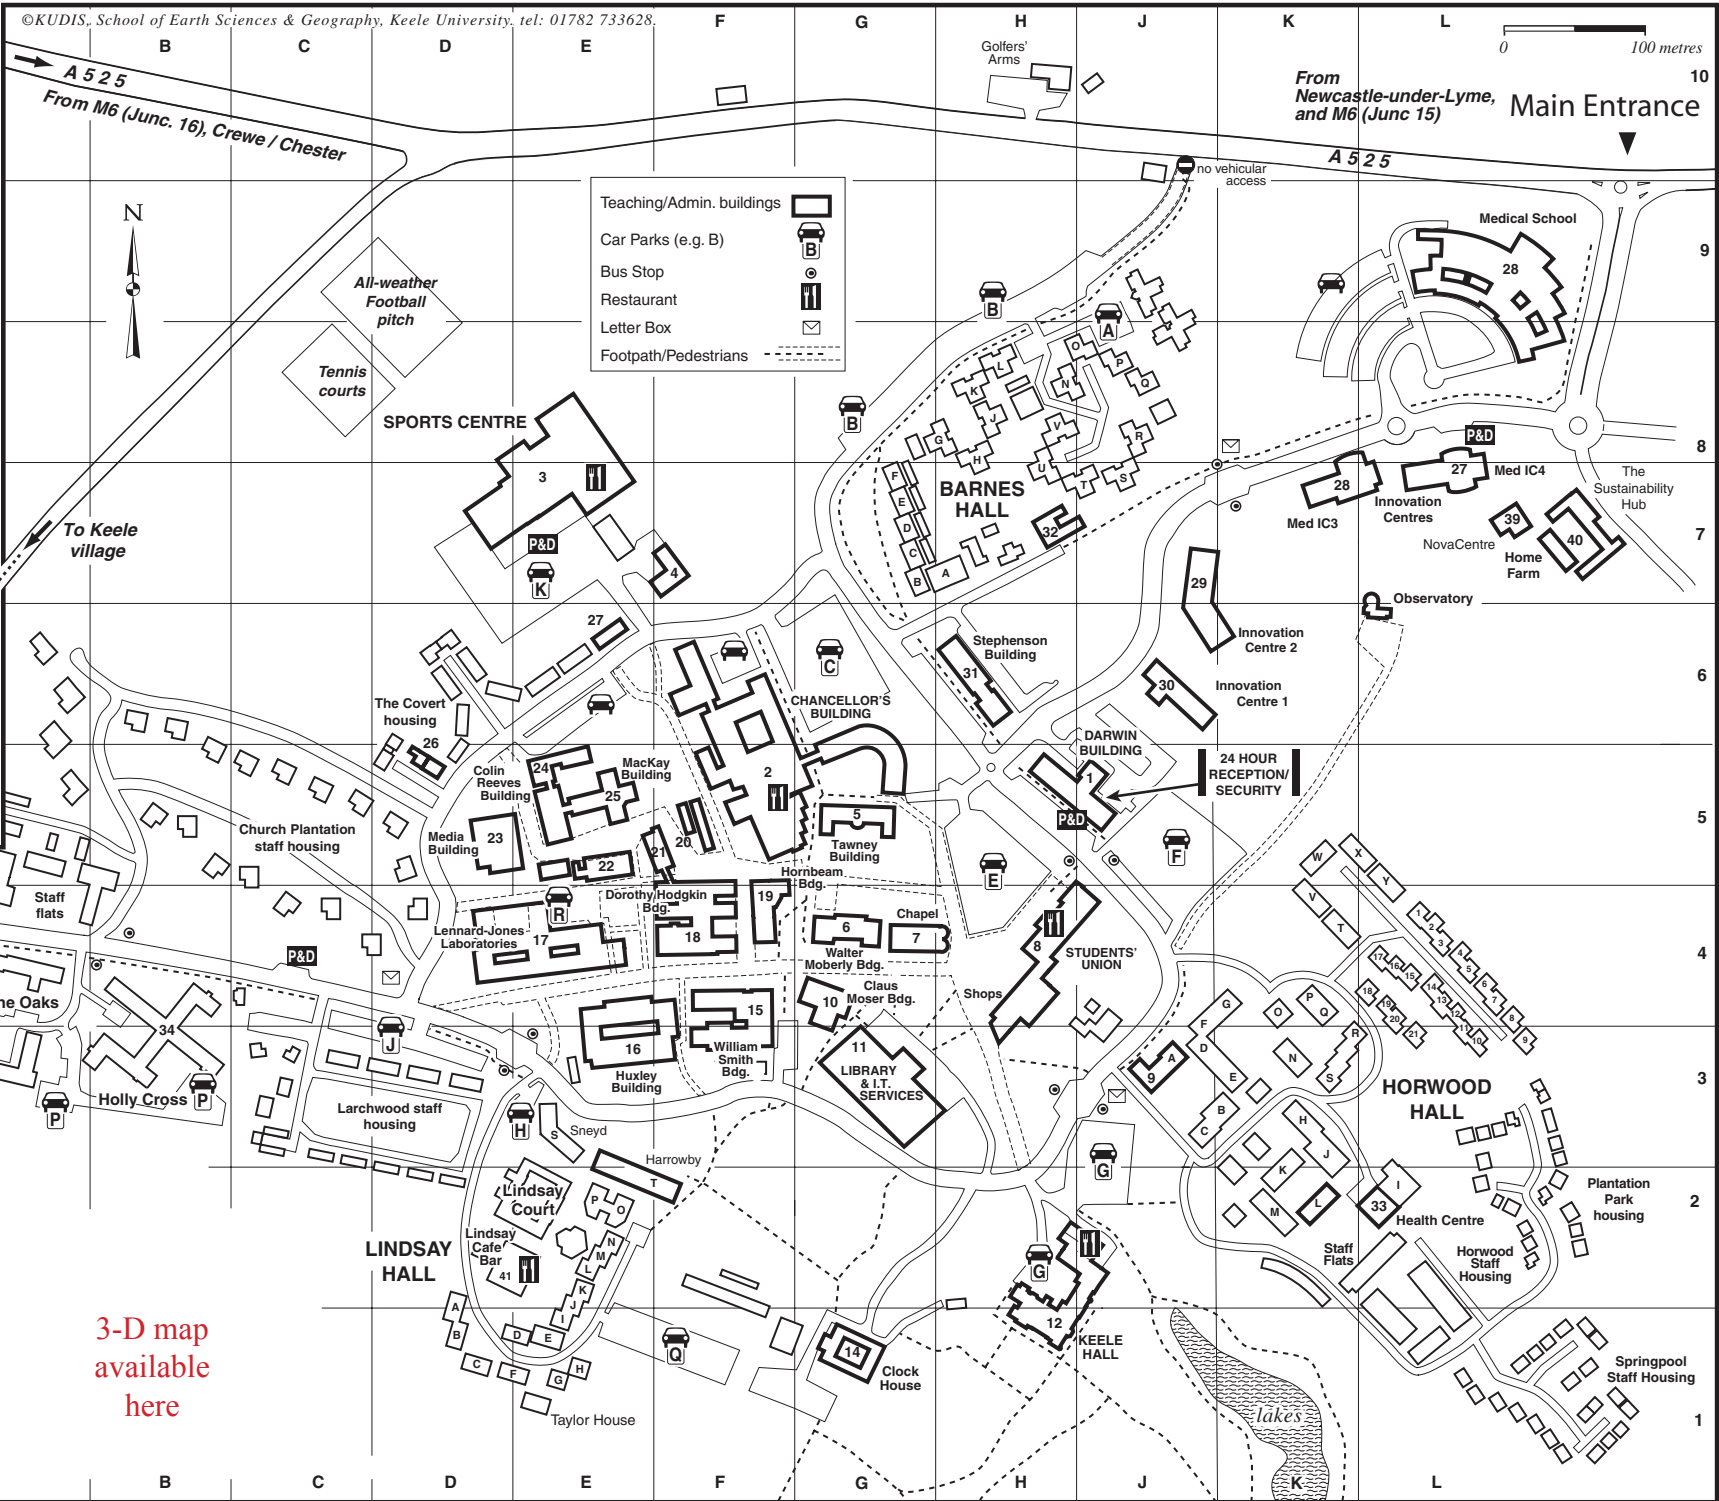

100104

INSET

Templar House

THE HAWTHORNS

KEELE VILLAGE

Sneyd Arms

To The Hawthorns, and Keele village, (100 metres)

KEELE UNIVERSITY

# CAMPUS PLAN 2011

3-D map available here